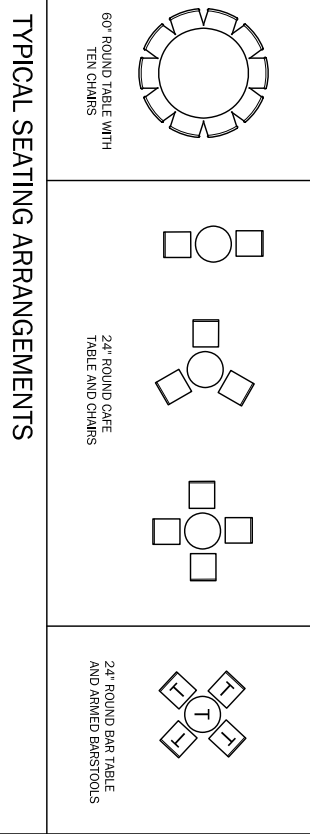

LOBBY FURNITURE
 Short cocktail tables: 21 total (12 Orch, 9 Mezz)
 Short chairs: 50 total (26 Orch, 24 Mezz)
 Tall tables: 8 total (4 Orch, 4 Mezz)
 Tall chairs: 32 total (16 Orch, 16 Mezz)

SIDNEY HARMAN HALL

ORCHESTRA LOBBY

FLOOR PLAN Scale: $\frac{3}{32}$ " = 1'-0"

WWW.HARMANCENTER.ORG
 202.547.3230 X2206